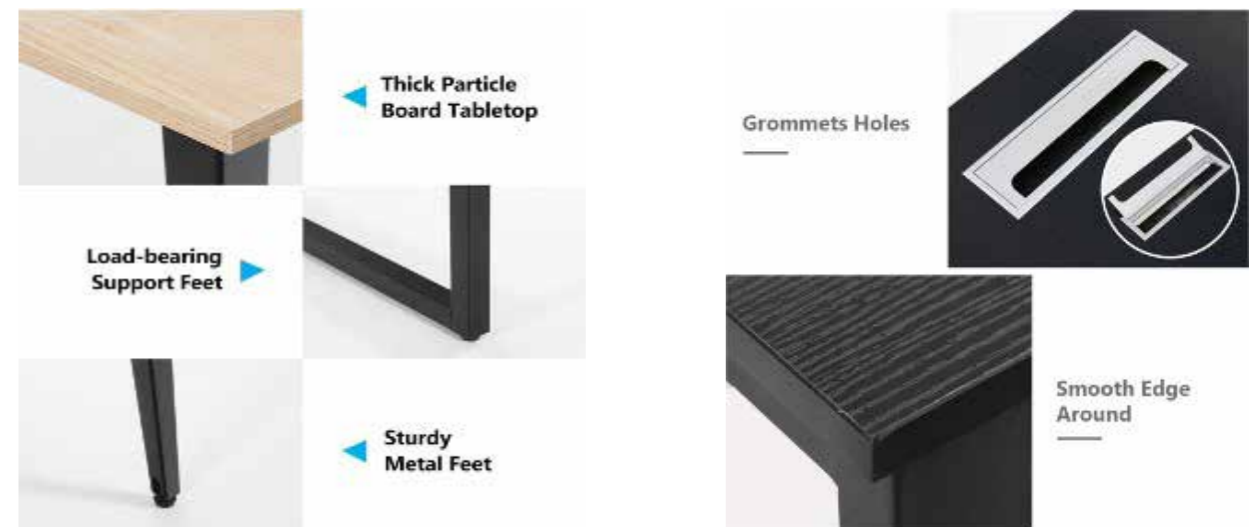

A VARIETY OF DESKS

A VARIETY OF DESKS

WORKSTATIONS

DAZ
FURNITURE SOLUTIONS

WORKSTATION 01

TOP MDF 17/24 mm
LEG METAL frame, electrostatic 5*5 cm
FRONT fabric screen with two accessories to carry the separator