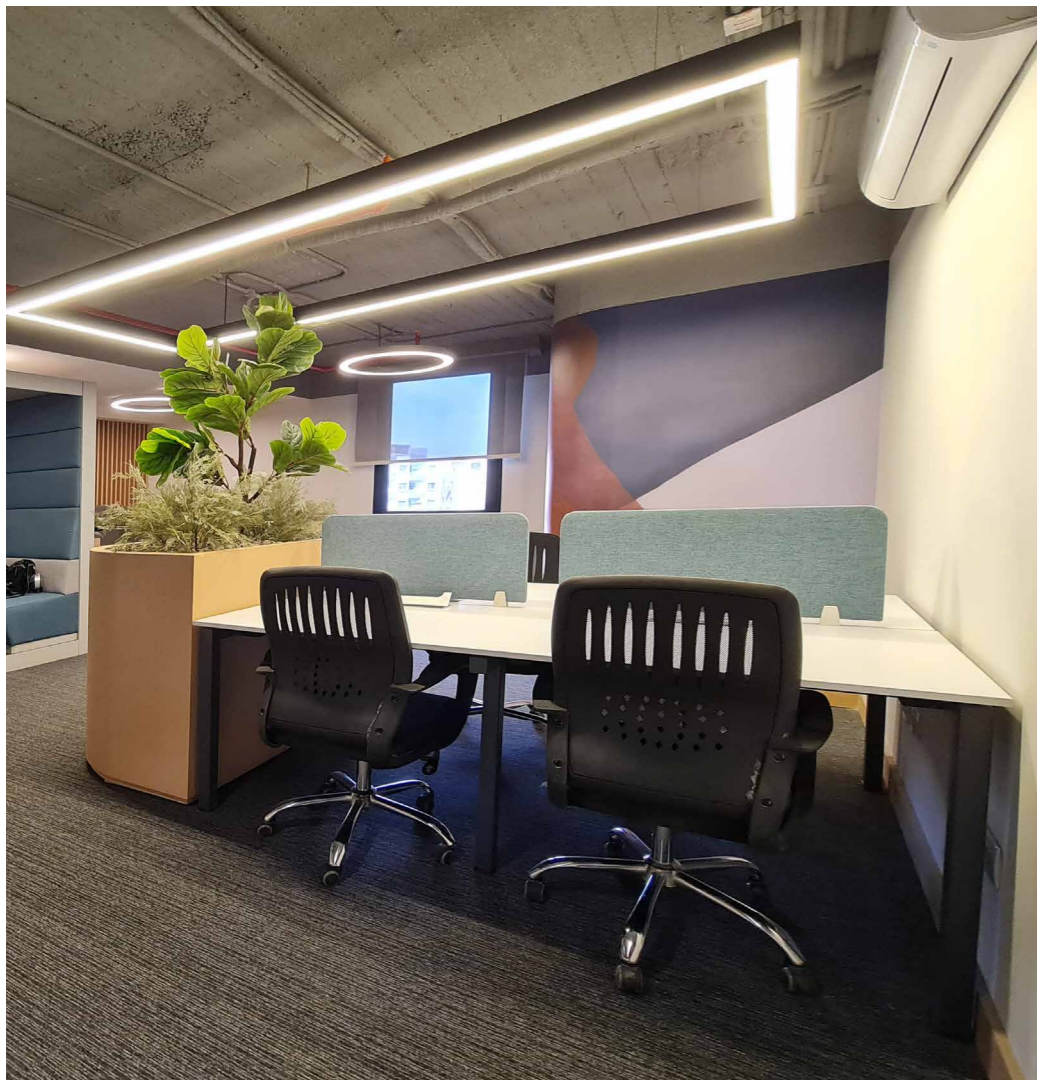

WORKSTATION 08