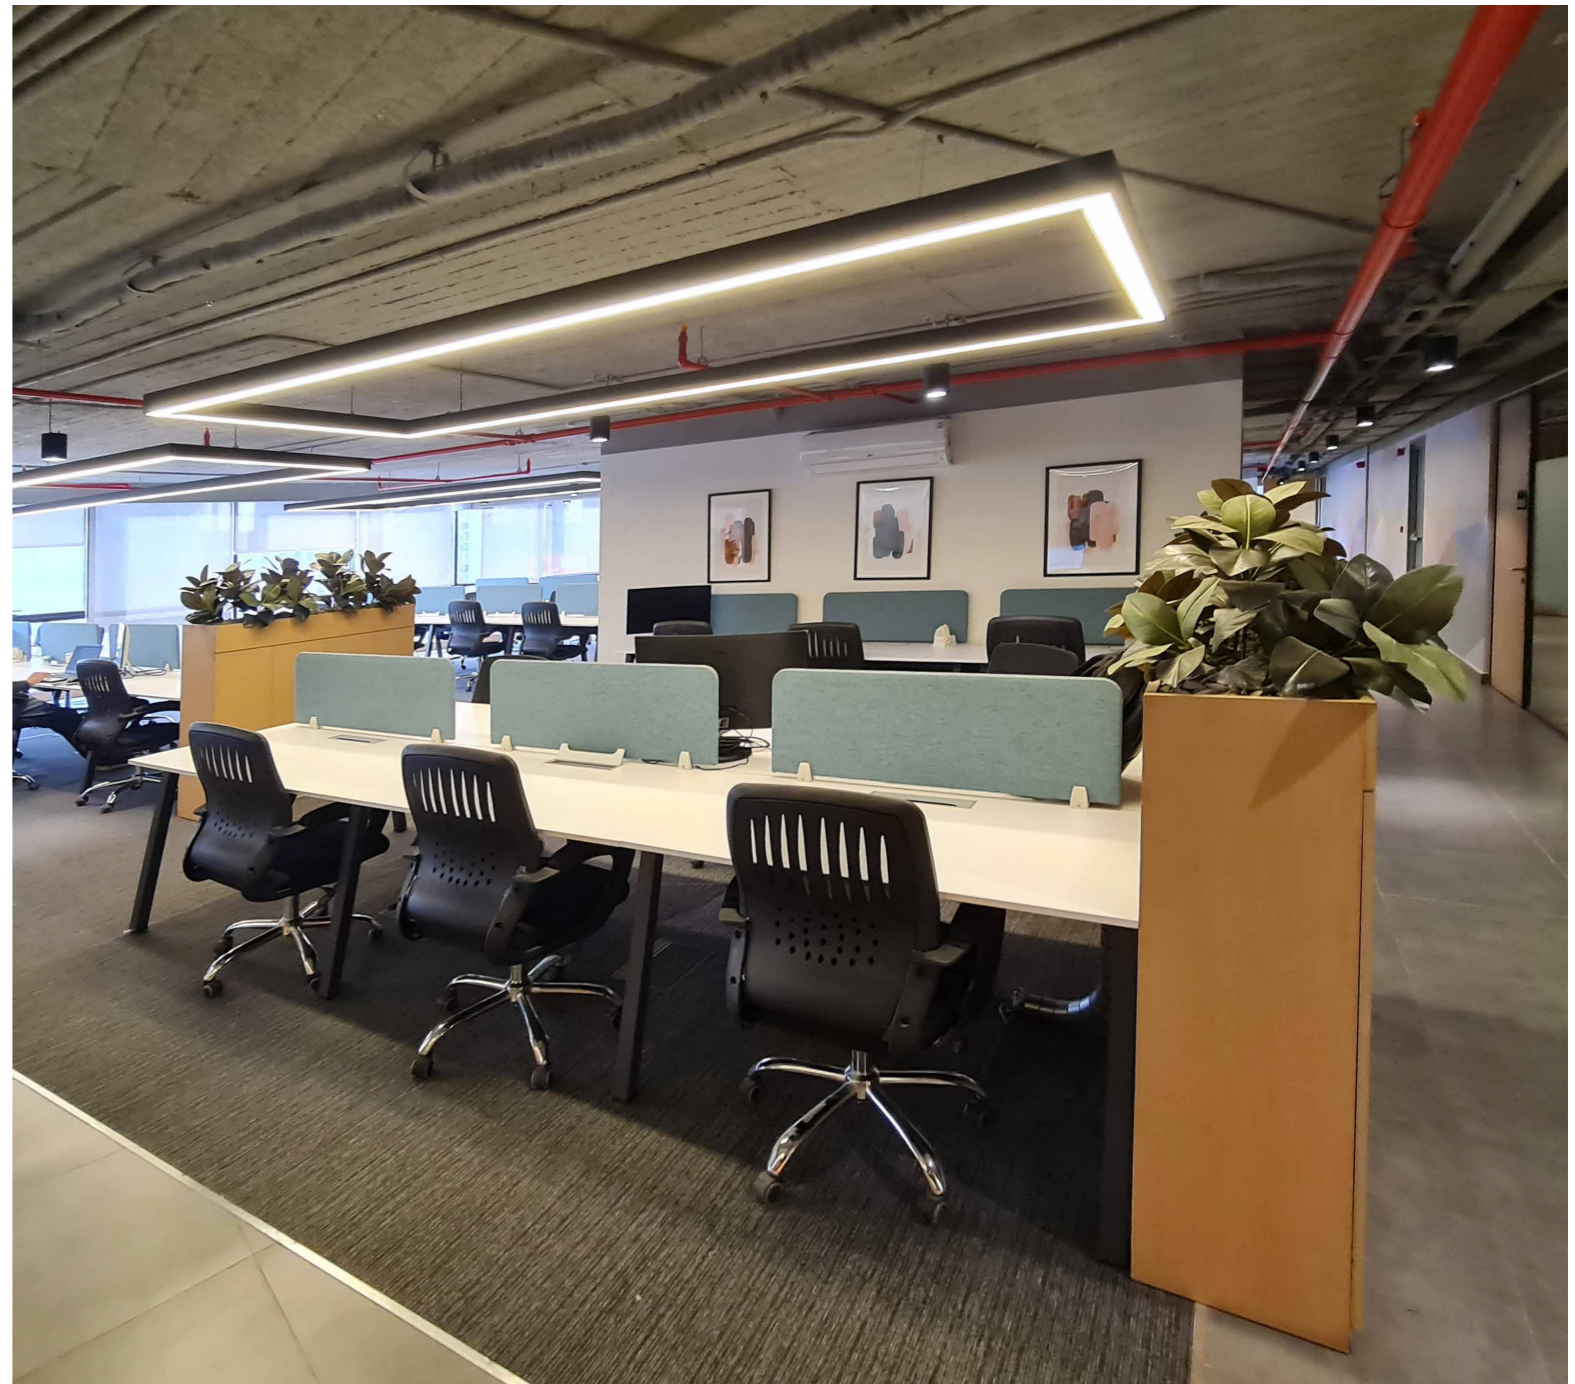

WORKSTATION 08