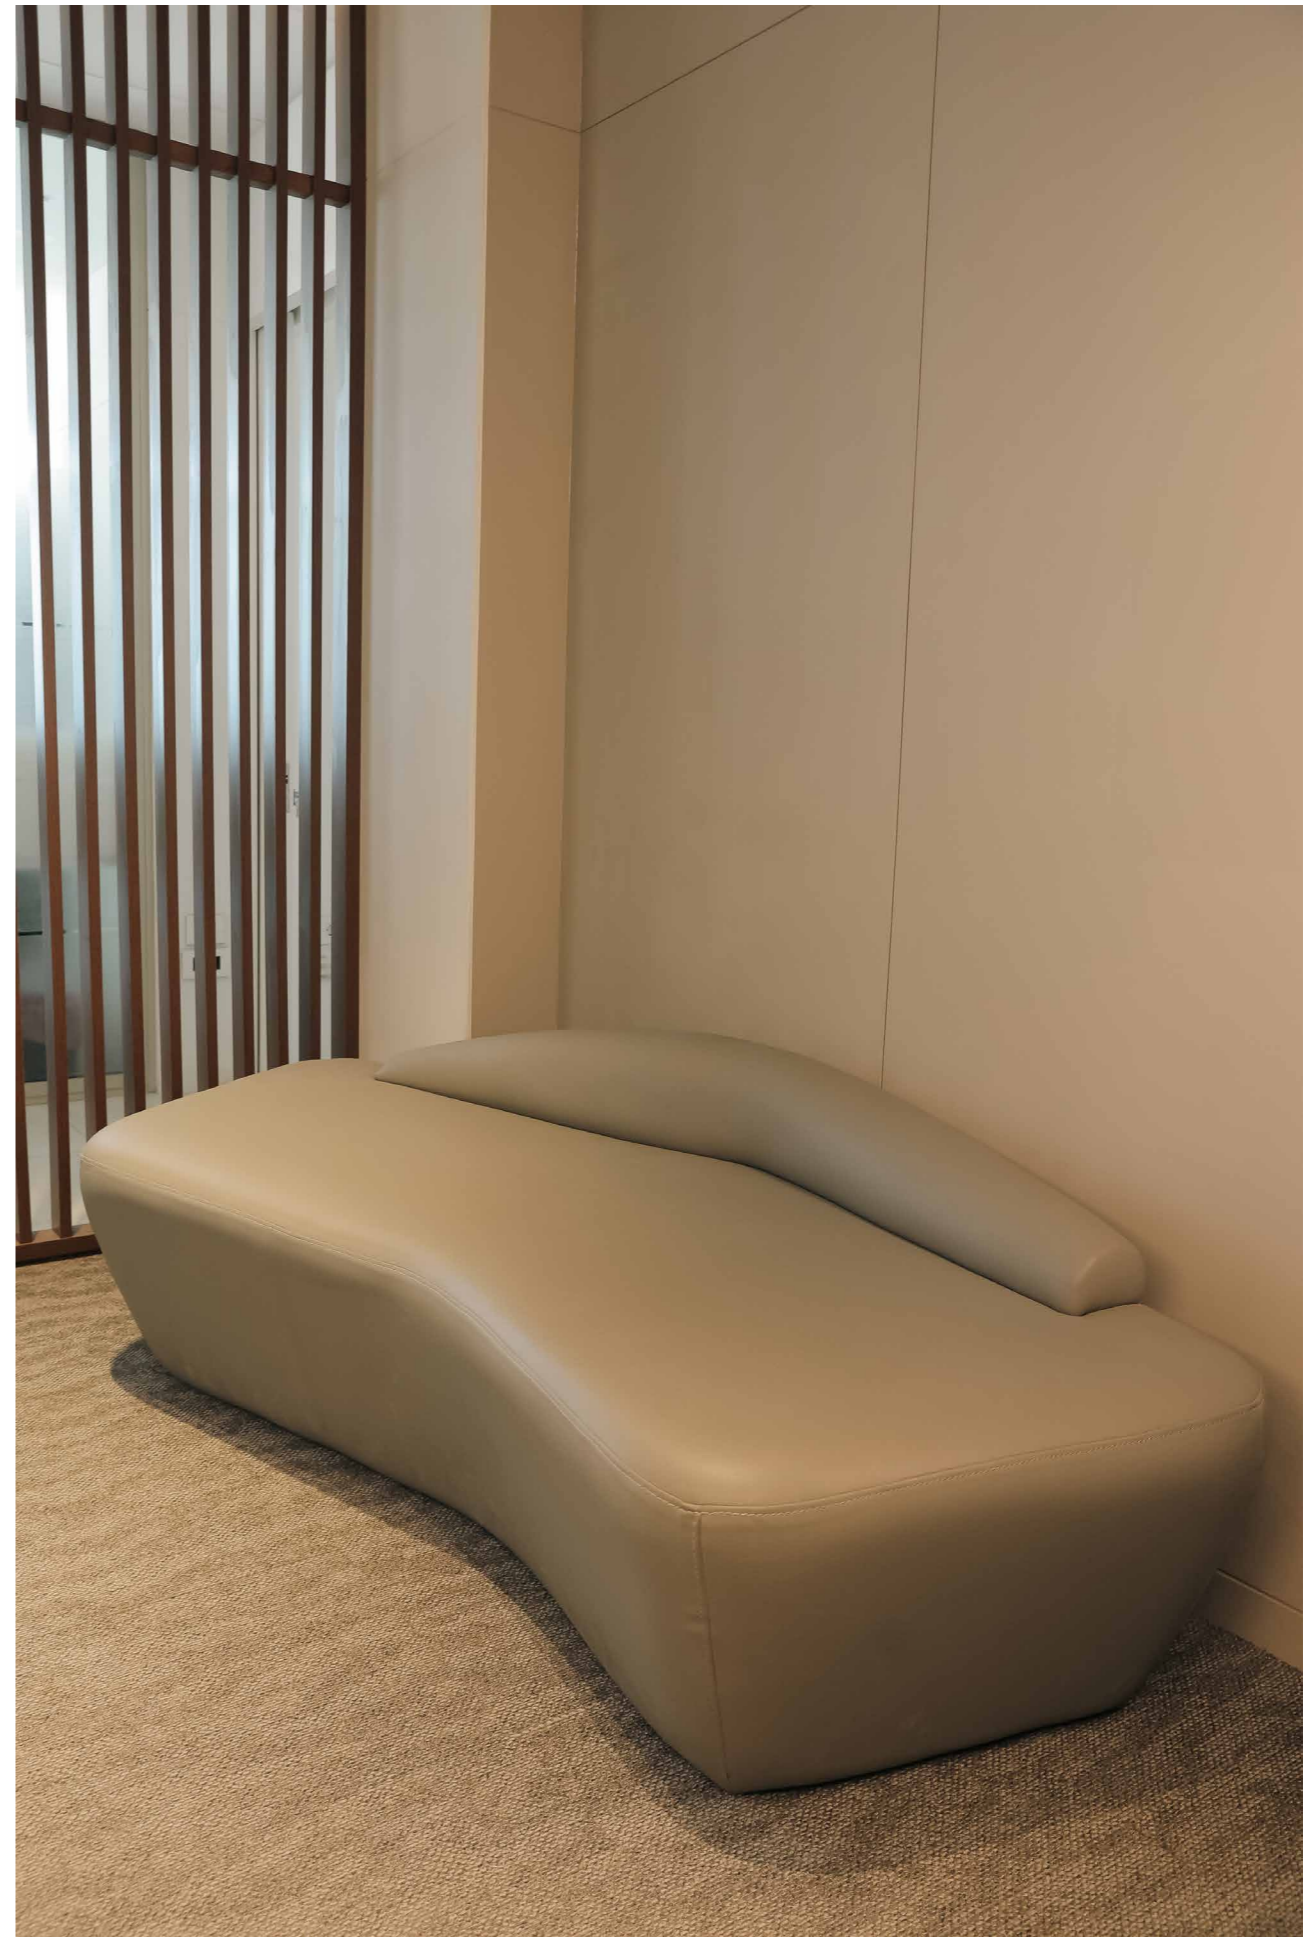

SOFA 04

SOFA 05

SOFA 06

SOFA 07

SOFA 08

SOFA 09

SOFA 10

SOFA 11

SOFA 12

DESK CHAIRS

DAZ
FURNITURE SOLUTIONS

CHAIR 01

- High mesh back armchair
- Without adjustable lumbar support
- Self synchro mechanism , 3D armrests .
- Black polyamide base.
- Dimensions :
- L.67 x P.57 x H.105 cm