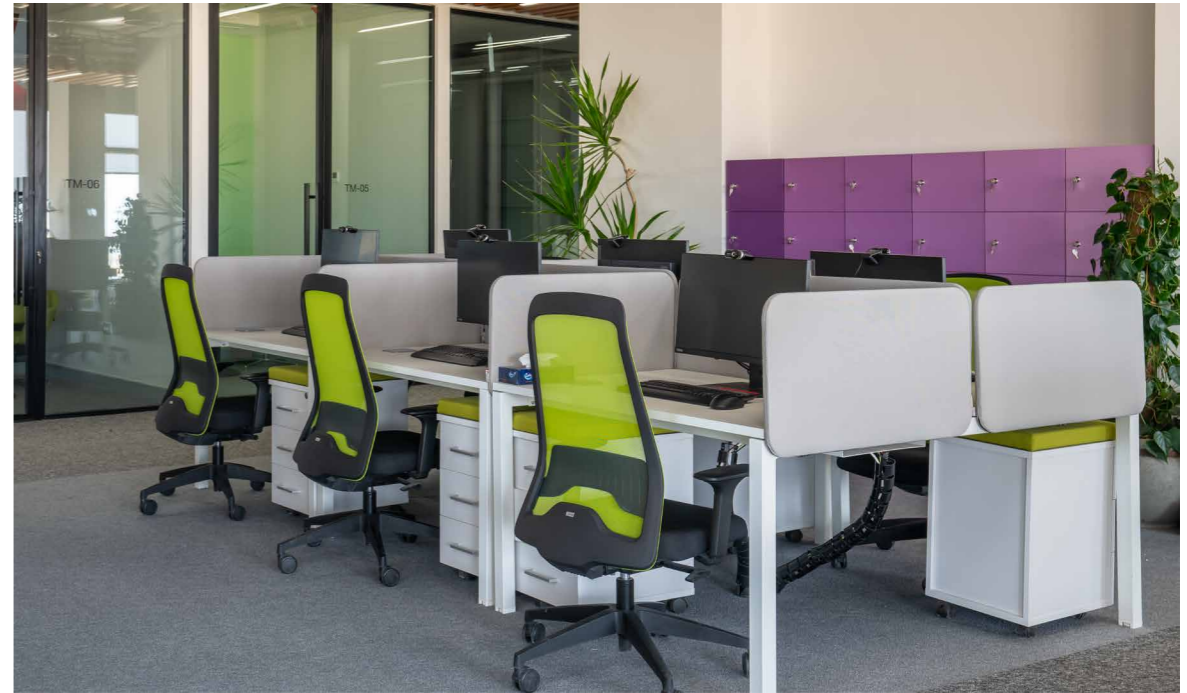

WORKSTATION 07